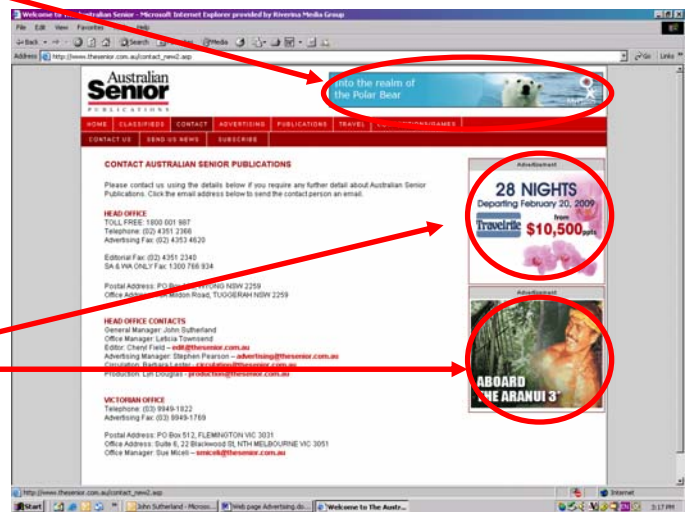

Info Panel – 225 x 184

Located on all pages but Home page.

Can be more than one advertiser that will be selected randomly when each page is opened.

1 of 10 Advertisers